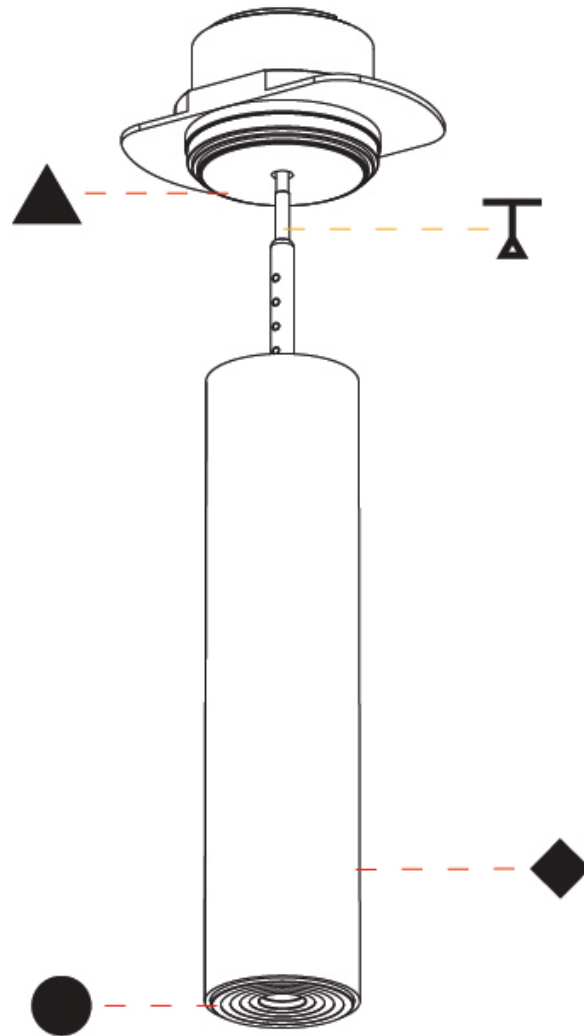

STUDIO COLLECTION 1 SUSPENSION

A300800-

PROJECT
TYPE
SPECIFIER
QUANTITY
DATE

A