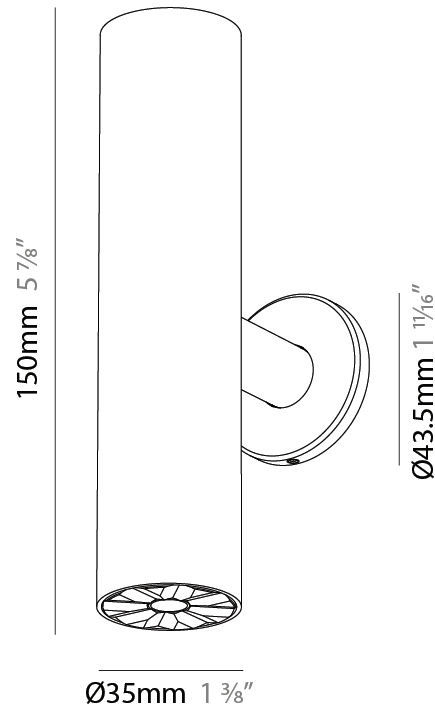

GENERAL

Series: Studio Collection
Subseries: Studio Collection 2
Partner: Prolicht
Division: Architectural
Installation: Surface
Product Type: Wall Surface
Mounting Location: Wall
Light Distribution: Direct / Indirect

PHYSICAL

Shape: Cylinder
Diameter (mm): 35
Diameter (in): 1 3/8
Height (mm): 150
Height (in): 5 7/8
Weight (kg): 0.338
Fixture Finish: SSR / BKV / CWI / CRY / HAB / UFT / ITA / RUA / FTG / MYG / LOD / PUS / FRO / FUP / KIA / POP / BLS / SPG / MEY / GOH / CHC / COM / ABZ / JAG / OBR / MOS / ROR
Accent Finish: ALU / PBR
Fixture Material: Extruded Aluminum
Cut-out Measurements: 19mm/3/4" Diameter

ELECTRICAL

Lamp Type: LED (Zhaga Standard)
Input Wattage (W): 13
Total Output Wattage (W): 11.8
Dimming: Tri-Mode (Non-Dimming and Phase Dimming (120Vac only) and 0-10V Dimming)
Driver Included: No
Driver Location: Remote
Driver Type: Constant Current - Universal
Driver Class: Class 2
Input Voltage (V): 120 - 277
Constant Current (MA): 500

LED

Color Temperature (°K): 2700 / 3000 / 3500 / 4000
Max. Delivered Lumen (lm): 640 / 677 / 715 / 734
Nominal Lumen (lm): 920 / 974 / 1028 / 1056
CRI: >90 CRI
Lamp Life (hrs): 50000

OPTICAL

Beam Angle: 32 / 58

RATINGS AND CERTIFICATIONS

Certified By: CSA Certified to UL and CSA Standards
IP rating: IP40