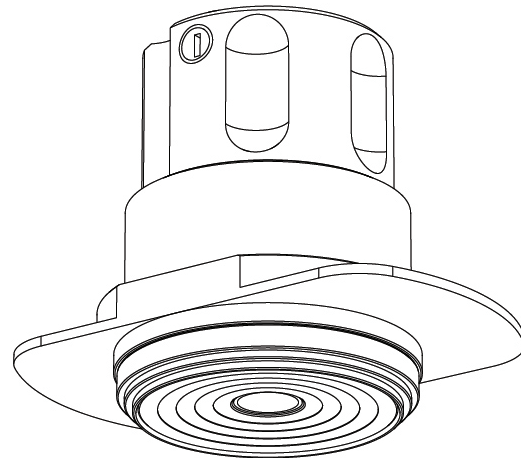

58mm 2 5/16"